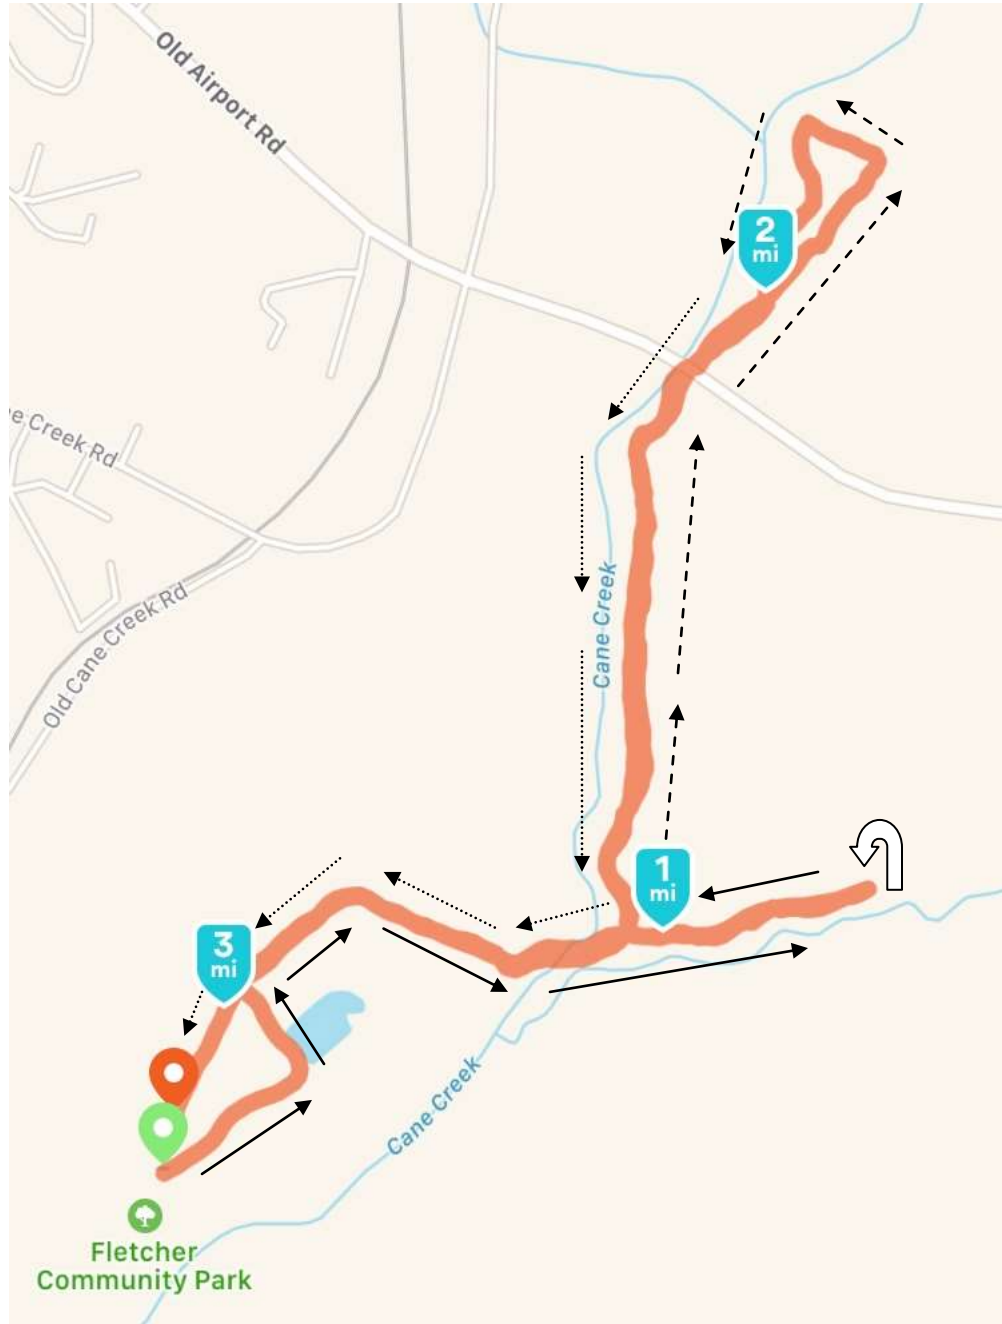

**Prizes will be given out to the Overall Top 3 Male & Female Runners as well as
Top 3 Male & Female in these Age Groups.**

(10 and under, 11-14, 15-19, 20-29, 30-39, 40-49, 50-59, 60 and over)

5K Course

The 5k will begin in the open grass area between the playground and the baseball field in the park. Runners will start off around the inner loop of the soccer fields before taking a RIGHT out the gravel trail towards the greenway. Once they cross over the BRIDGE, runners will stay straight on the gravel trail alongside the corn field as a short out and back loop. They will run in the grass and head back toward the greenway. At the one mile mark, they will continue to the RIGHT all the way out the greenway until reaching the small loop. This circle loop will bring them back around onto the concrete to head back toward the last mile on the greenway. We will not be going toward the railroad tracks! The 2 mile marker will be when they pass back under the bridge. The terrain in the greenway is partially gravel and concrete. Once runners return from the greenway extension, they will cross the over the BRIDGE and turn RIGHT on the gravel trail to continue straight. Once runners pass the Dog Park, they will follow flags through the long stretch of grass towards the FINISH SHOOT. Course monitors and flags will be located throughout the race as well as a biker leading the way!

Address: Fletcher Park
85 Howard Gap Rd.
Fletcher, NC 28732

Spectators coming to the race need to look for **Joy To The World 5K Signs** once you enter the park. **Registration will be under the Steelcase Shelter with Blue Roof!** **Bathrooms are located beside the baseball fields for spectators and runners.**

Key Symbols

	Start	First Mile	
	Turn Around	Second Mile	
	Finish	Third Mile	

This is the same course as last year besides the grass ending. Mile markers will be placed on the course.

Joy To The World 5k Course